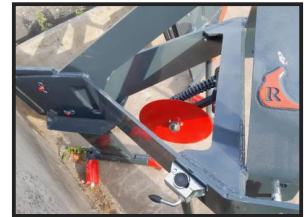

# Mole Plough Mole Plough

**€2,000.00**

Plus vat  
spring loaded disc  
all wearing parts are made of hardox steel  
and are replaceable  
Best results from mole draining are achieved during  
dry ground conditions.