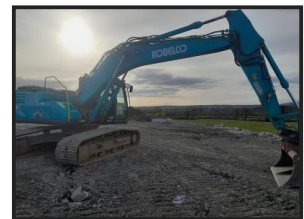

## Kobelco 210 HLC-10

**€61,500.00**

Plus vat  
 5700 hours  
 Hino engine  
 hammer piped  
 in very good order  
 can be seen working

### Product Details

Product Details	
<b>Category/Type</b>	<b>B. Tracked Excavators</b>
<b>Make</b>	<b>Kobelco</b>
<b>Model</b>	<b>210 HLC-10</b>
<b>Year</b>	<b>2019</b>
<b>Hours</b>	<b>-</b>

**Dermot Clancy Knockanure, Moyvane, Listowel, Co. Kerry, Ireland V31 V303**