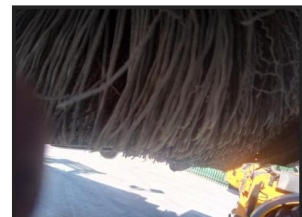

JCB Teleporter Brush

€2,500.00

plus vat
JCB q fit brackets

Product Details	
Category/Type	Miscellaneous
Make	JCB
Model	Teleporter Brush
Year	2020
Hours	-

Dermot Clancy Knockanure, Moyvane, Listowel, Co. Kerry, Ireland V31 V303