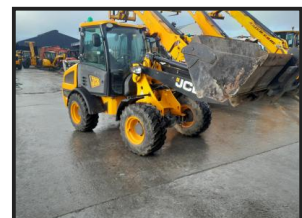

JCB 406

€43,000.00

Plus vat
 1400 hours
 hyd q/hitch
 3rd service
 c/w 4/1 bucket and pallet forks

Product Details	
Category/Type	A. Wheel Loaders
Make	JCB
Model	406
Year	2019
Hours	-