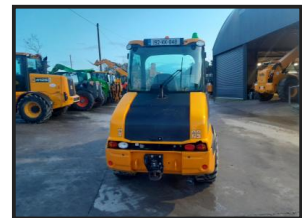

JCB 406

€41,500.00

Plus vat
 1600 hours
 4/1 bucket
 hyd q/hitch
 machine is in good order

Product Details

Product Details	
Category/Type	A. Wheel Loaders
Make	JCB
Model	406
Year	2019
Hours	1600

Dermot Clancy Knockanure, Moyvane, Listowel, Co. Kerry, Ireland V31 V303