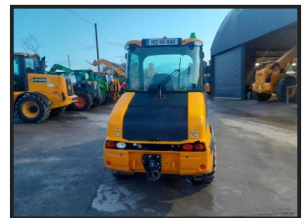

JCB 406

€41,500.00

Plus vat
 1600 hours
 4/1 bucket
 hyd q/hitch
 machine is in good order

Product Details

Product Details	
Category/Type	A. Wheel Loaders
Make	JCB
Model	406
Year	2019
Hours	1600

Dermot Clancy Knockanure, Moyvane, Listowel, Co. Kerry, Ireland V31 V303