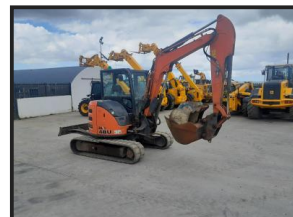

Hitachi ZX40

£POA

Plus vat
 hyd q/hitch
 3 buckets
 hammer piped

Product Details	
Category/Type	B. Tracked Excavators
Make	Hitachi
Model	ZX40
Year	2015
Hours	-

Dermot Clancy Knockanure, Moyvane, Listowel, Co. Kerry, Ireland V31 V303